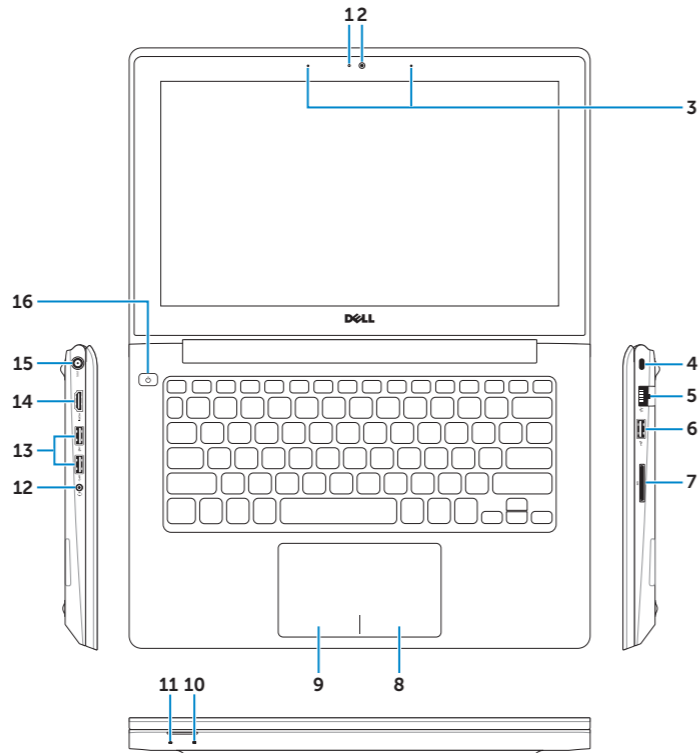

## Features

Caractéristiques | Funkcije | Özellikler | الميزات

1. Camera-status light
2. Camera
3. Digital microphones (2)
4. Security-cable slot
5. Network port
6. USB 2.0 port
7. Media-card reader
8. Right-click area
9. Left-click area
10. Hard-drive activity light